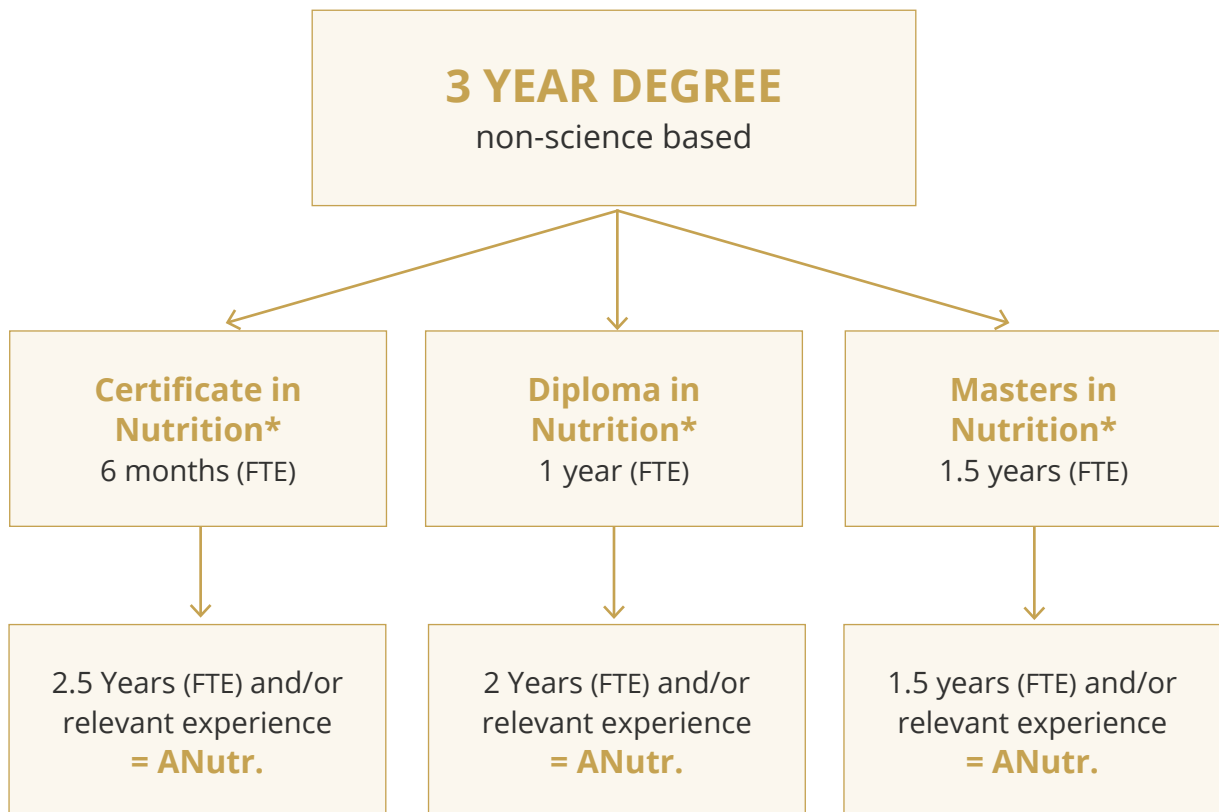

# Pathways Non-science Degree

To achieve registration as RNutr., need a further 3 years  
(work experience or PhD in nutrition)

\* AQF level 7 or above