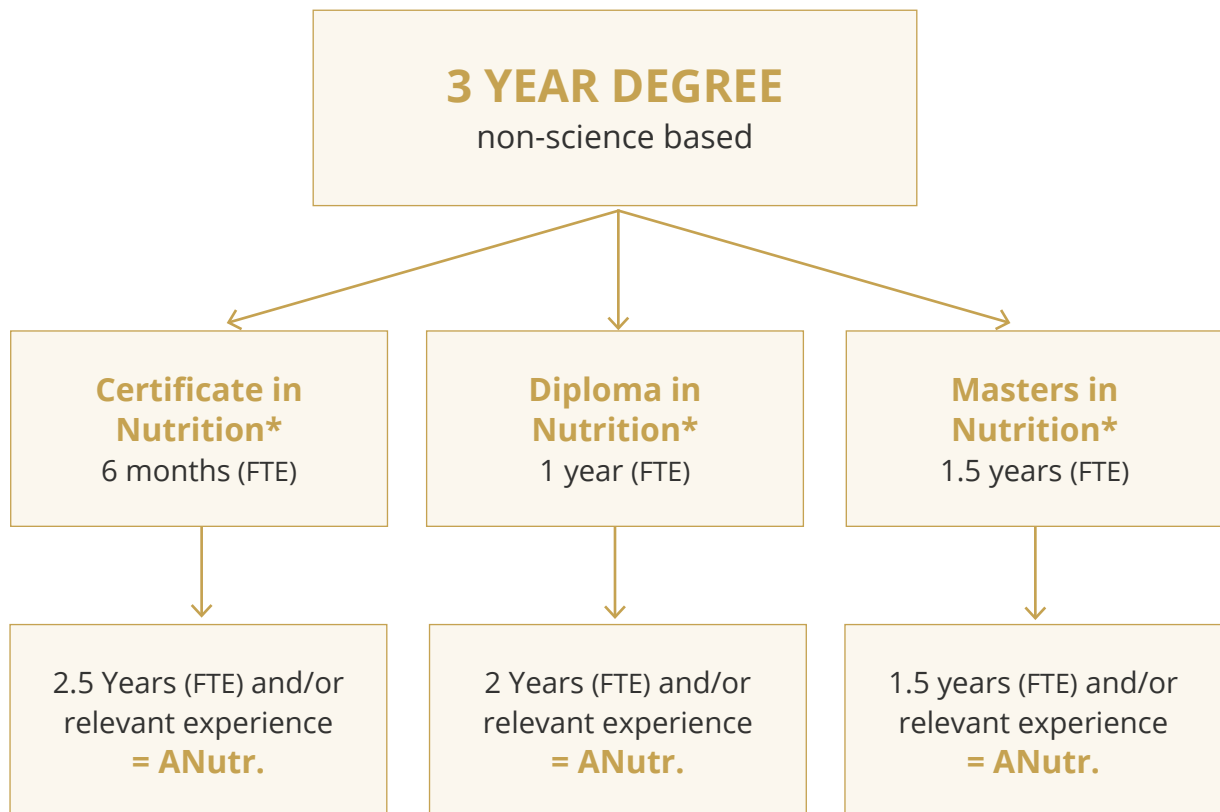

# Pathways Non-science Degree

To achieve registration as RNutr., need a further 3 years  
(work experience or PhD in nutrition)

\* AQF level 7 or above